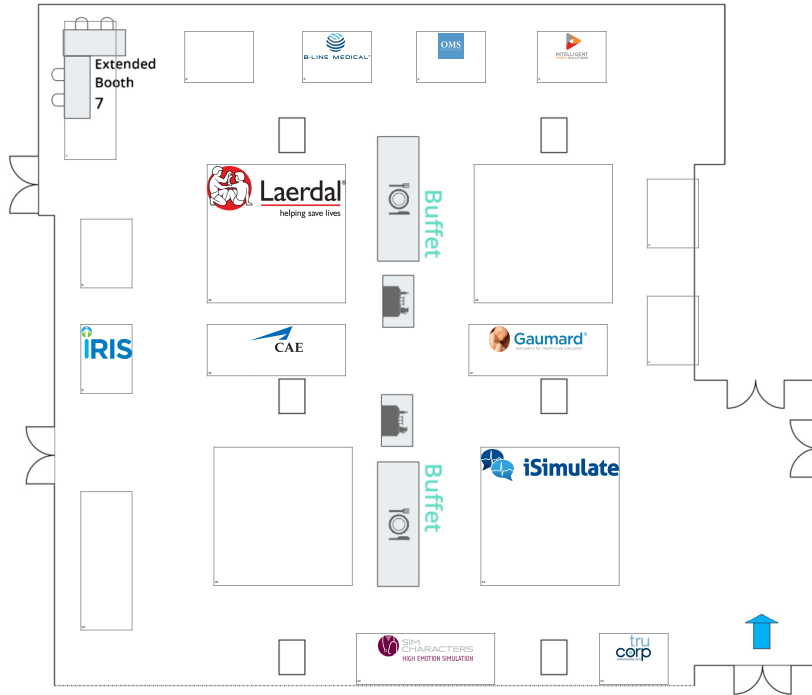

KING 1 - Exhibit Hall

5 Feet

King 1 for IPSS 2019 - May 19, 2019, 8:00 AM

Powered by Social Tables

- 5
B-Line Medical
- 16
CAE Healthcare
- 17
Gaumard
- 3
Intelligent Video Solutions
- 19
Laerdal Medical
- 14
Level 3 Healthcare
- 12
SIMCharacters
- 13
TruCorp, Ltd
- 14
Echo Healthcare
- 14
iSimulate
- 4
Oxford Medical Simulation
- 9
TWME8 Limited - IRIS
Health Simulation
Authoring Platform