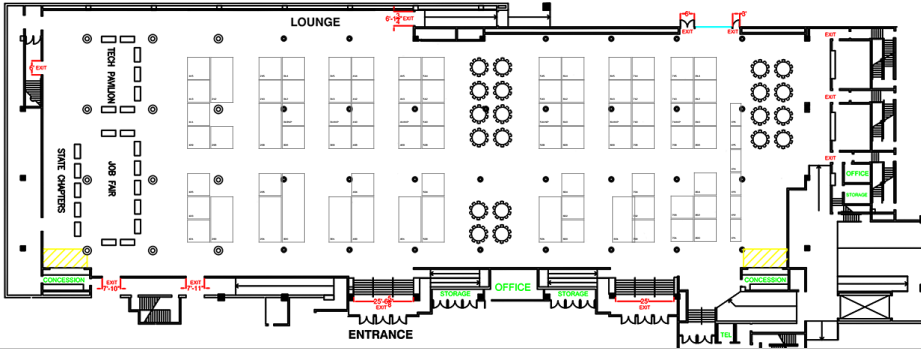

GRAND HALL

ATLANTA, GA

EXPO HALL HOURS

Job Fair

THU, MAR 7: 11:00 AM - 1:45 PM

Show Hours

THU, MAR 7: 11:00 AM - 1:45 PM

Cash Lunch in Exhibit Hall

THU, MAR 7: 11:30 AM - 1:30 PM

Show Hours

THU, MAR 7: 2:45 PM - 3:45 PM

Beverage Break

THU, MAR 7: 3:00 PM - 3:30 PM

Show Hours

THU, MAR 7: 4:45 PM - 7:00 PM

Welcome Reception

THU, MAR 7: 5:00 PM - 7:00 PM

Passport Raffle Drawing

THU, MAR 7: 6:30 PM - 6:35 PM

Beverage Break in Exhibit Hall

FRI, MAR 8: 10:30 AM - 11:00 AM

Job Fair

FRI, MAR 8: 10:30 AM - 1:30 PM

Show Hours

FRI, MAR 8: 10:30 AM - 3:30 PM

Cash Lunch in Exhibit Hall

FRI, MAR 8: 12:00 PM - 1:30 PM

Beverage Break

FRI, MAR 8: 3:00 PM - 3:30 PM

Passport Raffle Drawing

FRI, MAR 8: 3:20 PM - 3:25 PM

☐ Open   ☐ Rented   ☐