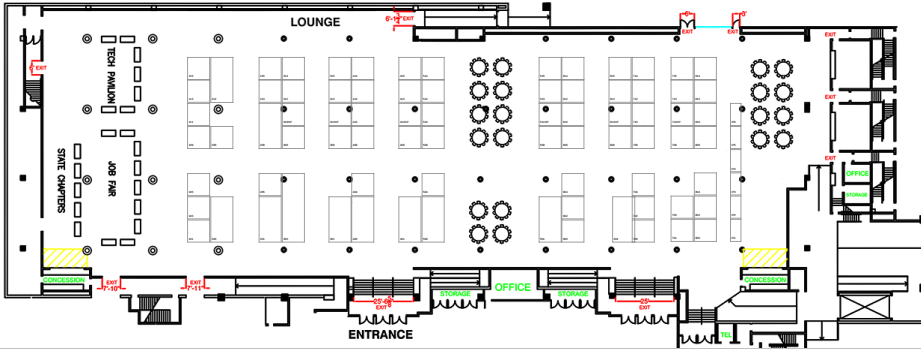

GRAND HALL

ATLANTA, GA

EXPO HALL HOURS

Job Fair

THU, MAR 7: 11:00 AM - 1:45 PM

Show Hours

THU, MAR 7: 11:00 AM - 1:45 PM

Cash Lunch in Exhibit Hall

THU, MAR 7: 11:30 AM - 1:30 PM

Show Hours

THU, MAR 7: 2:45 PM - 3:45 PM

Beverage Break

THU, MAR 7: 3:00 PM - 3:30 PM

Show Hours

THU, MAR 7: 4:45 PM - 7:00 PM

Welcome Reception

THU, MAR 7: 5:00 PM - 7:00 PM

Passport Raffle Drawing

THU, MAR 7: 6:30 PM - 6:35 PM

Beverage Break in Exhibit Hall

FRI, MAR 8: 10:30 AM - 11:00 AM

Job Fair

FRI, MAR 8: 10:30 AM - 1:30 PM

Show Hours

FRI, MAR 8: 10:30 AM - 3:30 PM

Cash Lunch in Exhibit Hall

FRI, MAR 8: 12:00 PM - 1:30 PM

Beverage Break

FRI, MAR 8: 3:00 PM - 3:30 PM

Passport Raffle Drawing

FRI, MAR 8: 3:20 PM - 3:25 PM

☐ Open   ☐ Rented   ☐