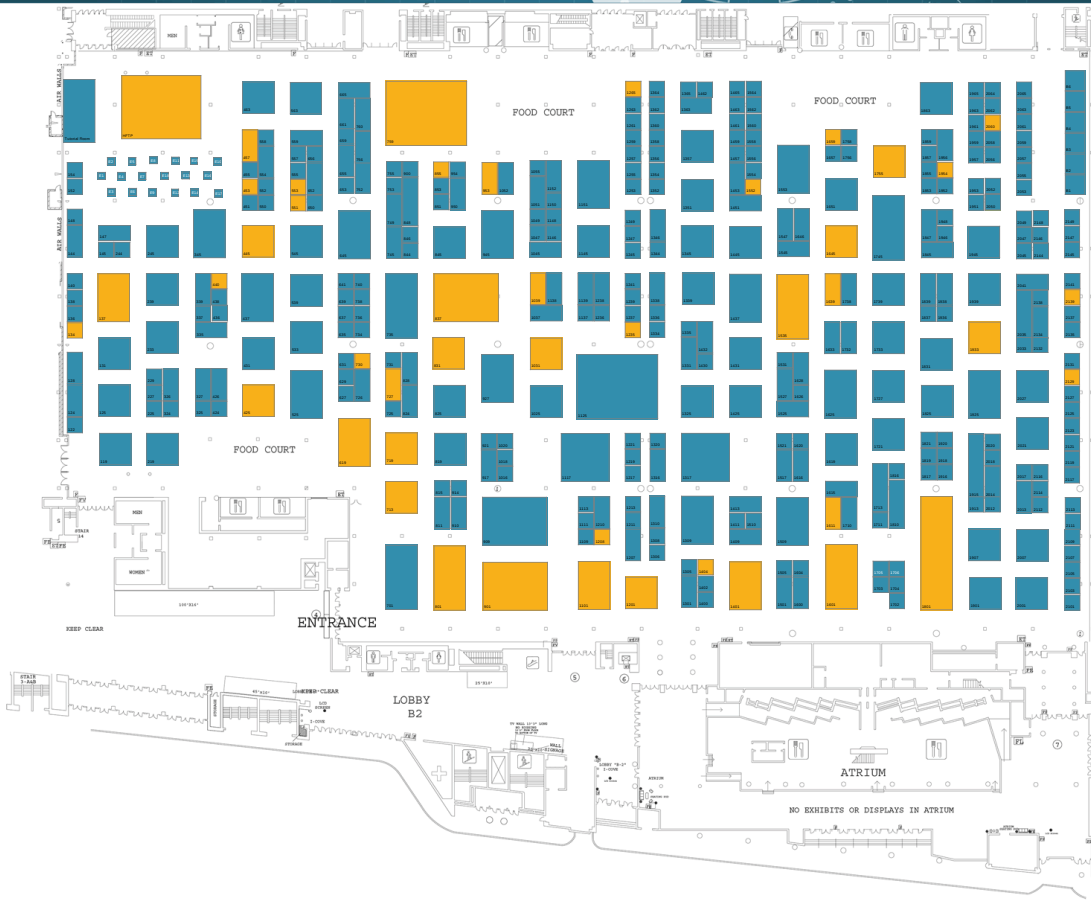

HITEC 2016

ALL ACCESS
IT

A service of
HFTP

HITEC 2016